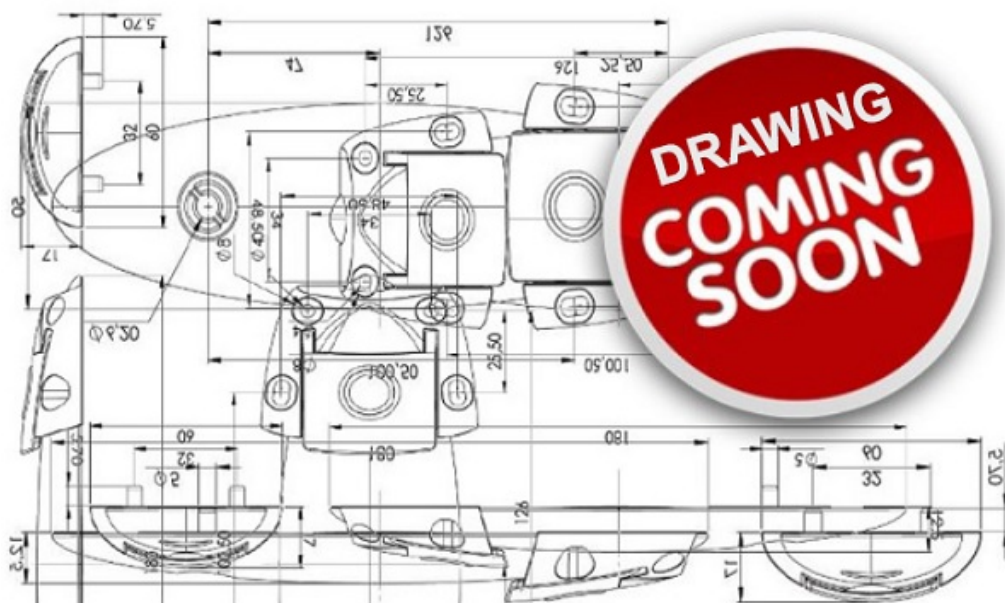

PRODUCT SHEET

Description:

Cylinder Lock MIC-536, $\varnothing 16,5 \times 22$ mm, NPL, Special Cam 25mm, Interchangeable Cylinder, Double Entry Hinged Key, Master, Key System B-664, SISO Logo on Key

Item number:

14.04.685-0

Units	Box	Carton	HS Code	Barcode
Pcs.		50	8301300000	 5704866042529

SISO A/S

Mileparken 11
DK-2740 Skovlunde
Denmark
VAT: DK 24786013

Phone +45 45 830 900

www.siso.dk
siso@siso.dk

Danske Bank
Nytorv Branch
Copenhagen
SWIFT: DABADKKK

Account no.
4180 3112 112936
IBAN Account
DK7230003112112936